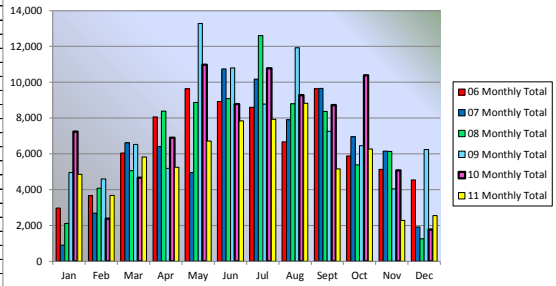

Used to create the charts

Month	06 Monthly Total	07 Monthly Total	08 Monthly Total	09 Monthly Total	10 Monthly Total	11 Monthly Total	2006 Cum Total	2007 Cum Total	2008 Cum Total	2009 Cum Total	2010 Cum Total	2011 Cum Total
Jan	2,975	898	2,116	4,952	7,246	4,856	2,975	898	2,116	4,952	7,246	4,856
Feb	3,667	2,676	4,072	4,592	2,375	3,680	6,642	3,574	6,188	9,544	9,621	8,536
Mar	6,045	6,608	5,057	6,530	4,672	5,826	12,687	10,182	11,245	16,074	14,293	14,362
Apr	8,073	6,395	8,394	5,178	6,905	5,252	20,760	16,577	19,639	21,252	21,198	19,614
May	9,644	4,959	8,875	13,288	10,970	6,722	30,404	21,536	28,514	34,540	32,168	26,336
Jun	8,924	10,754	9,082	10,806	8,777	7,845	39,328	32,290	37,596	45,346	40,945	34,181
Jul	8,598	10,172	12,610	8,776	10,789	7,937	47,926	42,462	50,206	54,122	51,734	42,118
Aug	6,666	7,903	8,793	11,927	9,277	8,816	54,592	50,365	58,999	66,049	61,011	50,934
Sept	9,639	9,656	8,368	7,263	8,733	5,159	64,231	60,021	67,367	73,312	69,744	56,093
Oct	5,888	6,963	5,374	6,448	10,383	6,276	70,119	66,984	72,741	79,760	80,127	62,369
Nov	5,125	6,149	6,127	4,048	5,082	2,284	75,244	73,133	78,868	83,808	85,209	64,653
Dec	4,537	1,922	1,250	6,246	1,776	2,552	79,781	75,055	80,118	90,054	86,985	67,205

Monthly Miles 2006-2011