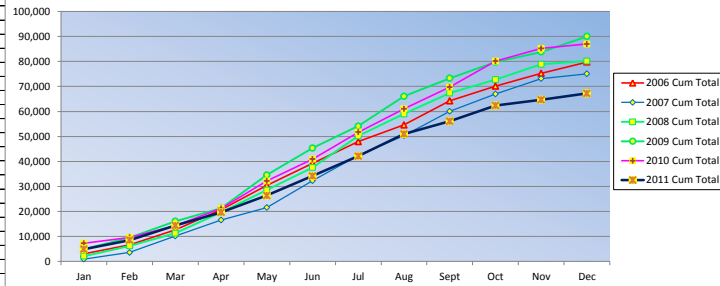

Cum Miles 2006-2011