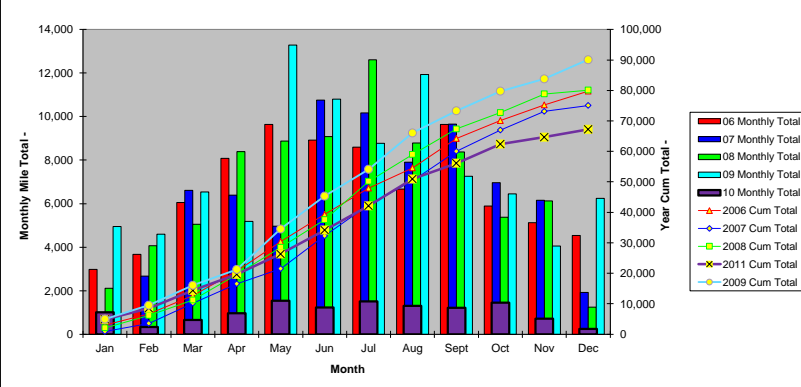

Used to create the charts

Month	06 Monthly Total	07 Monthly Total	08 Monthly Total	09 Monthly Total	10 Monthly Total	11 Monthly Total	2006 Cum Total	2007 Cum Total	2008 Cum Total	2009 Cum Total	2010 Cum Total	2011 Cum Total
Jan	2,975	898	2,116	4,952	7,246	4,856	2,975	898	2,116	4,952	7,246	4,856
Feb	3,667	2,676	4,072	4,592	2,375	3,680	6,642	3,574	6,188	9,544	9,621	8,536
Mar	6,045	6,608	5,057	6,530	4,672	5,826	12,687	10,182	11,245	16,074	14,293	14,362
Apr	8,073	6,395	8,394	5,178	6,905	5,252	20,760	16,577	19,639	21,252	21,198	19,614
May	9,644	4,959	8,875	13,288	10,970	6,722	30,404	21,536	28,514	34,540	32,168	26,336
Jun	8,924	10,754	9,082	10,806	8,777	7,845	39,328	32,290	37,596	45,346	40,945	34,181
Jul	8,598	10,172	12,610	8,776	10,789	7,937	47,926	42,462	50,206	54,122	51,734	42,118
Aug	6,666	7,903	8,793	11,927	9,277	8,816	54,592	50,365	58,999	66,049	61,011	50,934
Sept	9,639	9,656	8,368	7,263	8,733	5,159	64,231	60,021	67,367	73,312	69,744	56,093
Oct	5,888	6,963	5,374	6,448	10,383	6,276	70,119	66,984	72,741	79,760	80,127	62,369
Nov	5,125	6,149	6,127	4,048	5,082	2,284	75,244	73,133	78,868	83,808	85,209	64,653
Dec	4,537	1,922	1,250	6,246	1,776	2,552	79,781	75,055	80,118	90,054	86,985	67,205

Monthly Miles 2006-2011

Cum Miles 2006-2011

Club Miles Comparison 2006, 07, 08, 09, 10, 11

Cum Miles 2006 - 2010