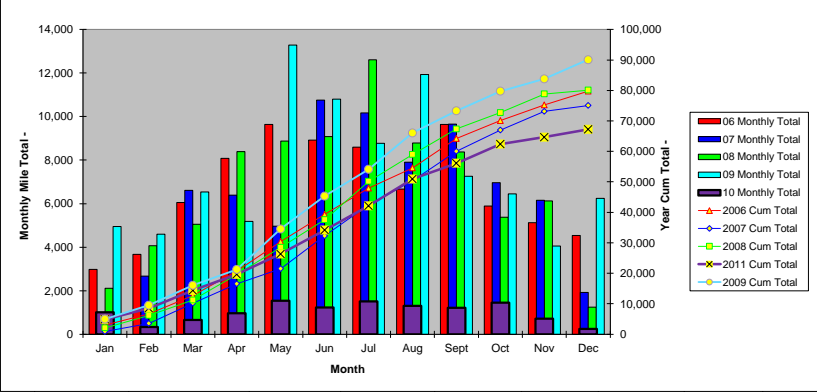

Club Miles Comparison 2006, 07, 08, 09, 10, 11