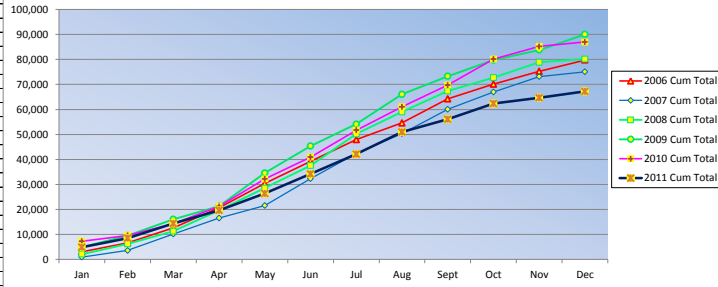

Cum Miles 2006-2011