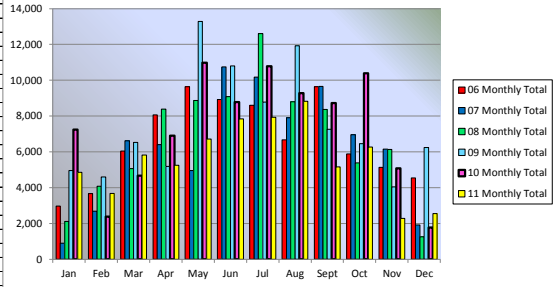

Used to create the charts

Month	06 Monthly Total	07 Monthly Total	08 Monthly Total	09 Monthly Total	10 Monthly Total	11 Monthly Total	2006 Cum Total	2007 Cum Total	2008 Cum Total	2009 Cum Total	2010 Cum Total	2011 Cum Total
Jan	2,975	898	2,116	4,952	7,246	4,856	2,975	898	2,116	4,952	7,246	4,856
Feb	3,667	2,676	4,072	4,592	2,375	3,680	6,642	3,574	6,188	9,544	9,621	8,536
Mar	6,045	6,608	5,057	6,530	4,672	5,826	12,687	10,182	11,245	16,074	14,293	14,362
Apr	8,073	6,395	8,394	5,178	6,905	5,252	20,760	16,577	19,639	21,252	21,198	19,614
May	9,644	4,959	8,875	13,288	10,970	6,722	30,404	21,536	28,514	34,540	32,168	26,336
Jun	8,924	10,754	9,082	10,806	8,777	7,845	39,328	32,290	37,596	45,346	40,945	34,181
Jul	8,598	10,172	12,610	8,776	10,789	7,937	47,926	42,462	50,206	54,122	51,734	42,118
Aug	6,666	7,903	8,793	11,927	9,277	8,816	54,592	50,365	58,999	66,049	61,011	50,934
Sept	9,639	9,656	8,368	7,263	8,733	5,159	64,231	60,021	67,367	73,312	69,744	56,093
Oct	5,888	6,963	5,374	6,448	10,383	6,276	70,119	66,984	72,741	79,760	80,127	62,369
Nov	5,125	6,149	6,127	4,048	5,082	2,284	75,244	73,133	78,868	83,808	85,209	64,653
Dec	4,537	1,922	1,250	6,246	1,776	2,552	79,781	75,055	80,118	90,054	86,985	67,205

Monthly Miles 2006-2011